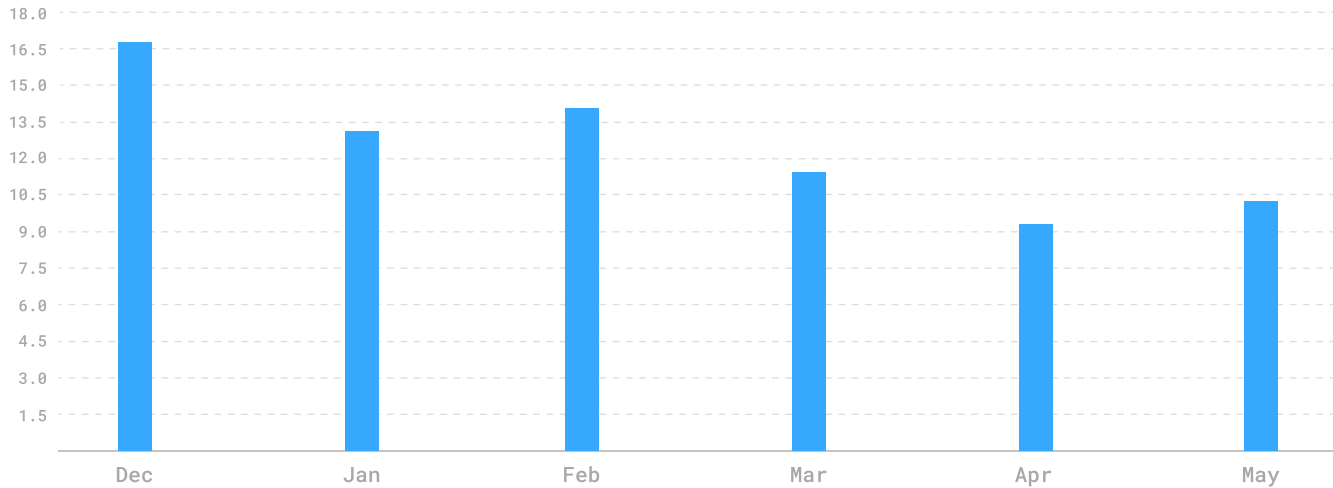

# NANDC May 2020 Crime Snapshot

Total crime in the NANDC area decreased **33.2%** in May 2020 compared with May 2019.

Overall crime in the City of Los Angeles fell **12.6%** during the same period.

In the NANDC area, the total number of reported crimes in May 2020 was **318** down from 476 in May 2019.

## Top 10 crimes in NANDC Districts 1, 2 and 3

#	CRIME	2019	2020	% CHANGE
1	Assorted assault*	47	42	- 10.64
2	Theft from vehicle	48	38	- 20.83
3	Vandalism	42	35	- 16.67
4	Car theft	21	33	57.14
5	Assault with a deadly weapon	30	25	- 16.67
6	Miscellaneous theft**	57	24	- 57.89
7	Domestic violence	39	20	- 48.72
8	Threats	20	17	- 15.00
9	Court order violations	8	11	37.50
10	Burglary	14	10	- 28.57

### Last six months in **total crime** in NANDC area per day