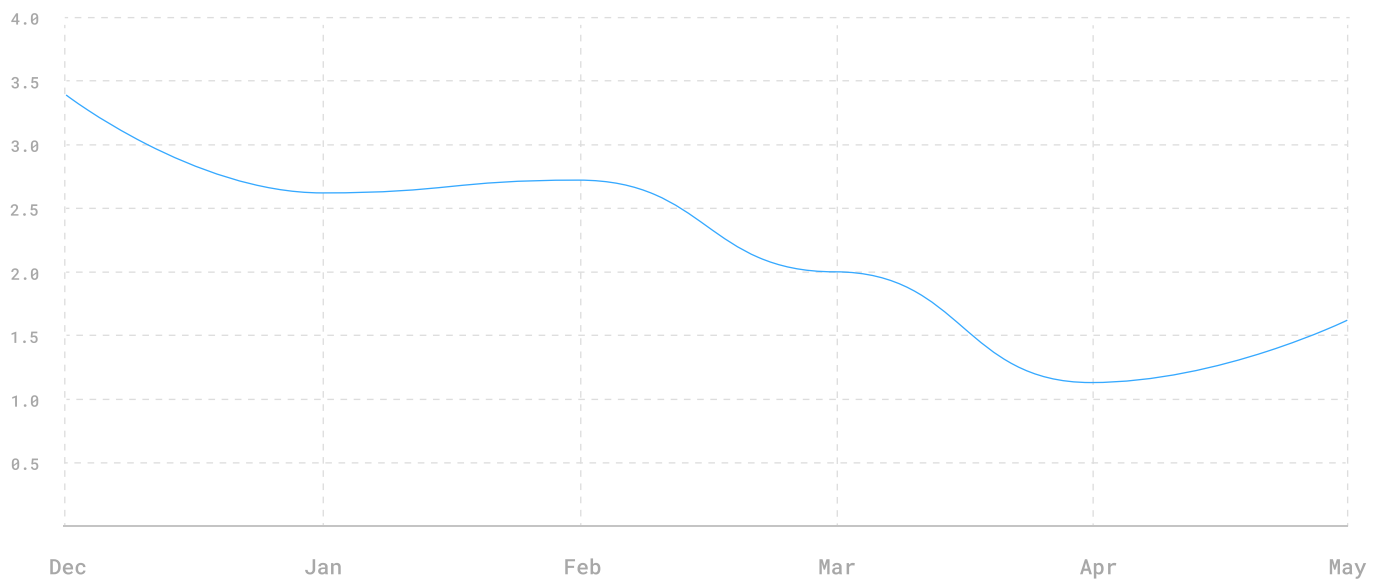

Last six months in **traffic collisions** in NANDC area per day