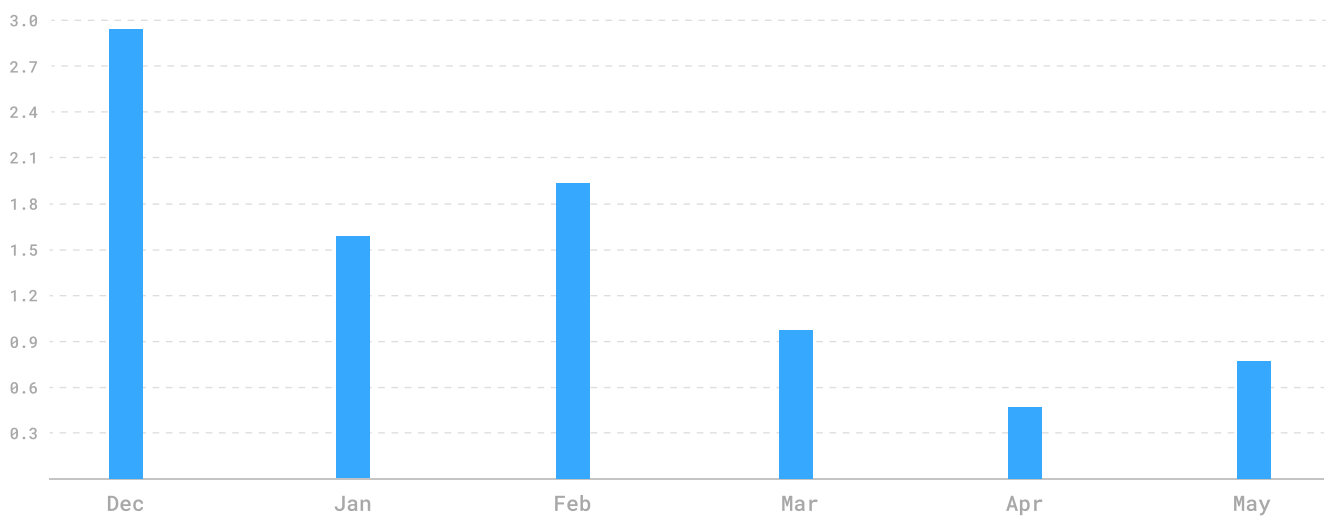

Last six months in **miscellaneous theft*** in NANDC area per day

*MISCELLANEOUS THEFT INCLUDES PETTY THEFT, THEFT BY EMPLOYEE, GRAND THEFT, MAIL THEFT, LICENSE PLATE THEFT, SHIPPING CONTAINER THEFT AND SOME UNSPECIFIED THEFTS.