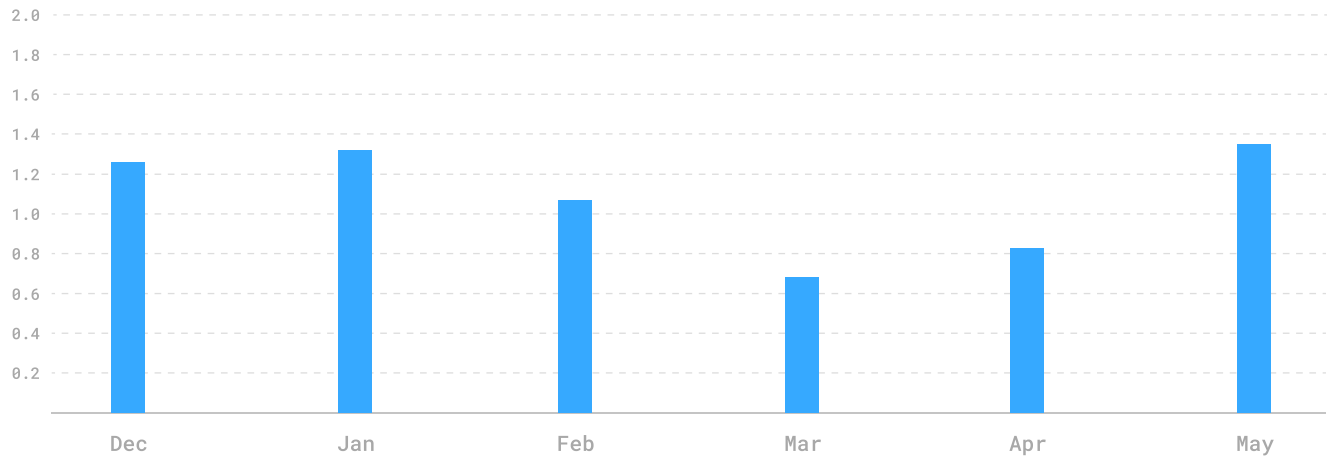

Last six months in **assorted assault**** in NANDC area per day