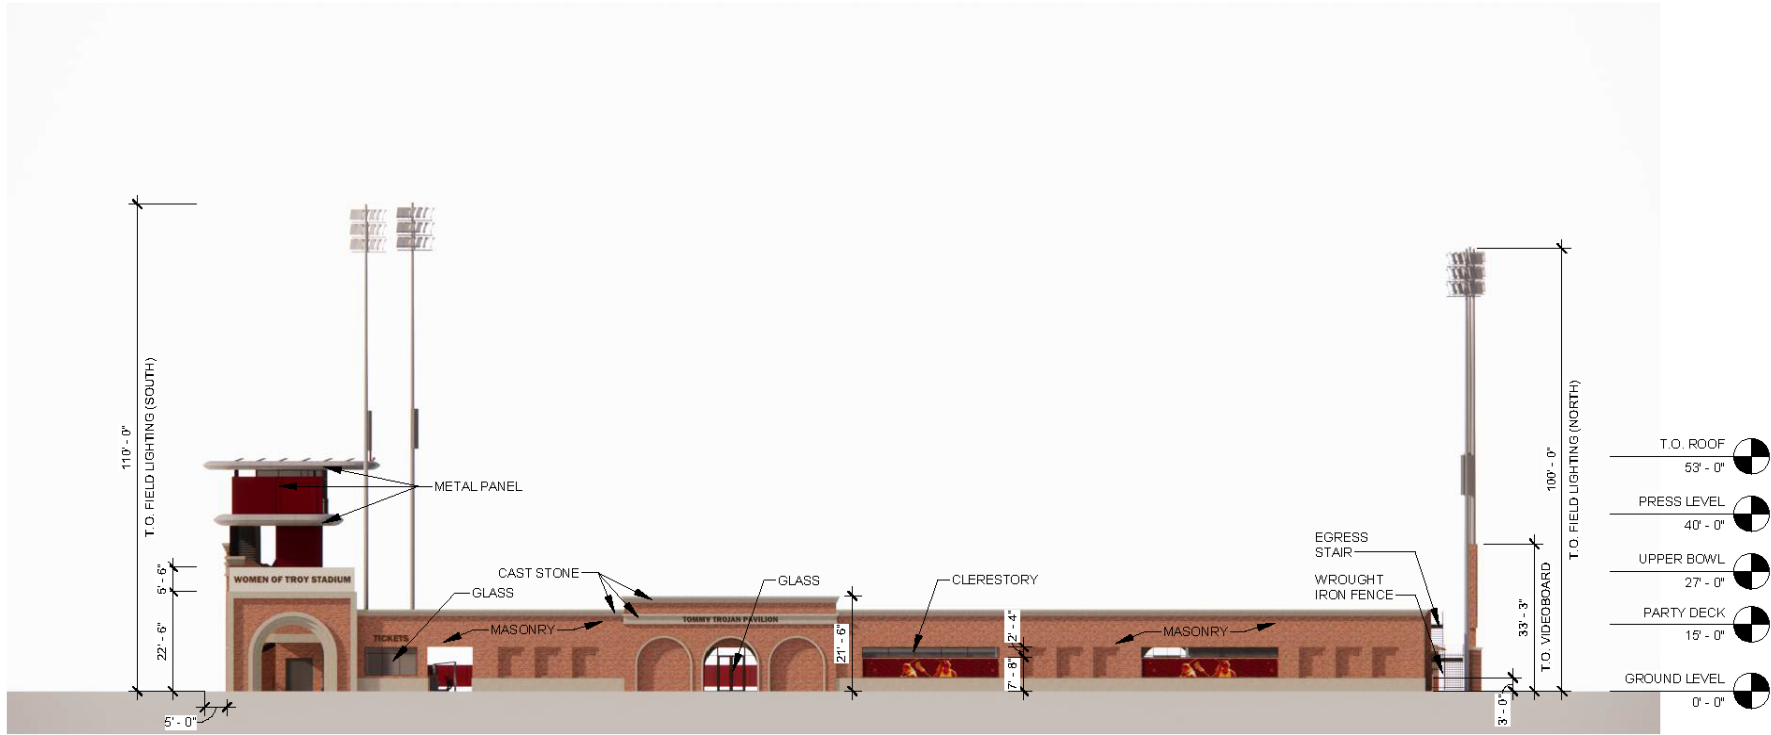

The improvements include a new stadium and pavilion within 27,714 square feet of floor area. These areas would provide for up to 2,548 occupants with 2,202 fixed seats and standing areas for 256 persons for game day events

DESIGN

USC collegiate design aesthetic with
high quality materials, placement
towards center of lot, respectful of
pedestrian experience

- T.O. ROOF 53'-0"
- PRESS LEVEL 40'-0"
- UPPER BOWL 27'-0"
- PARTY DECK 15'-0"
- GROUND LEVEL 0'-0"