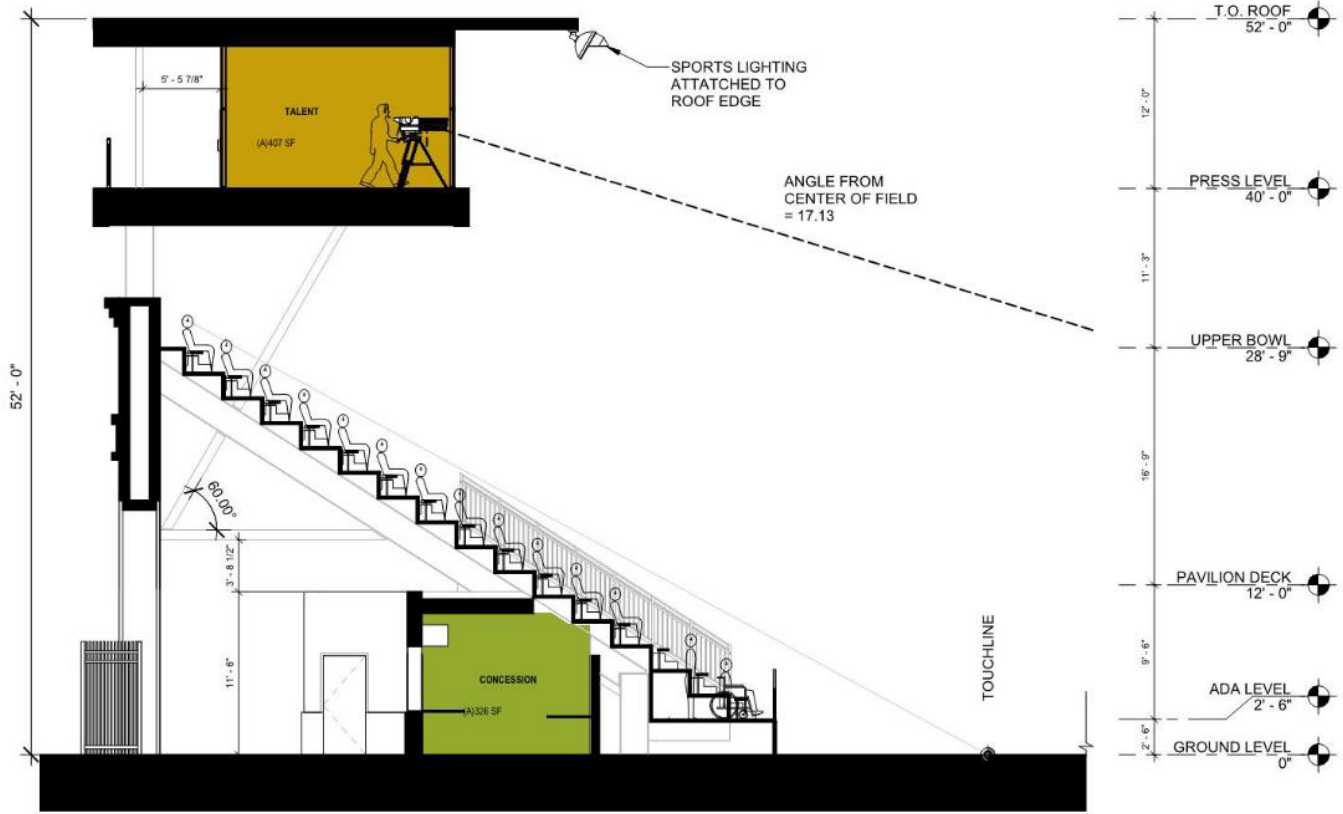

16 total games at McAlister Field in 2022

Limited night/evening games

1 TRANSVERSE SECTION @ MIDFIELD
1/8" = 1'-0"

USC New Women's Soccer & Lacrosse Stadium

STADIUM SECTION

LIKELY SCOPE OPTION DESIGN CONCEPT