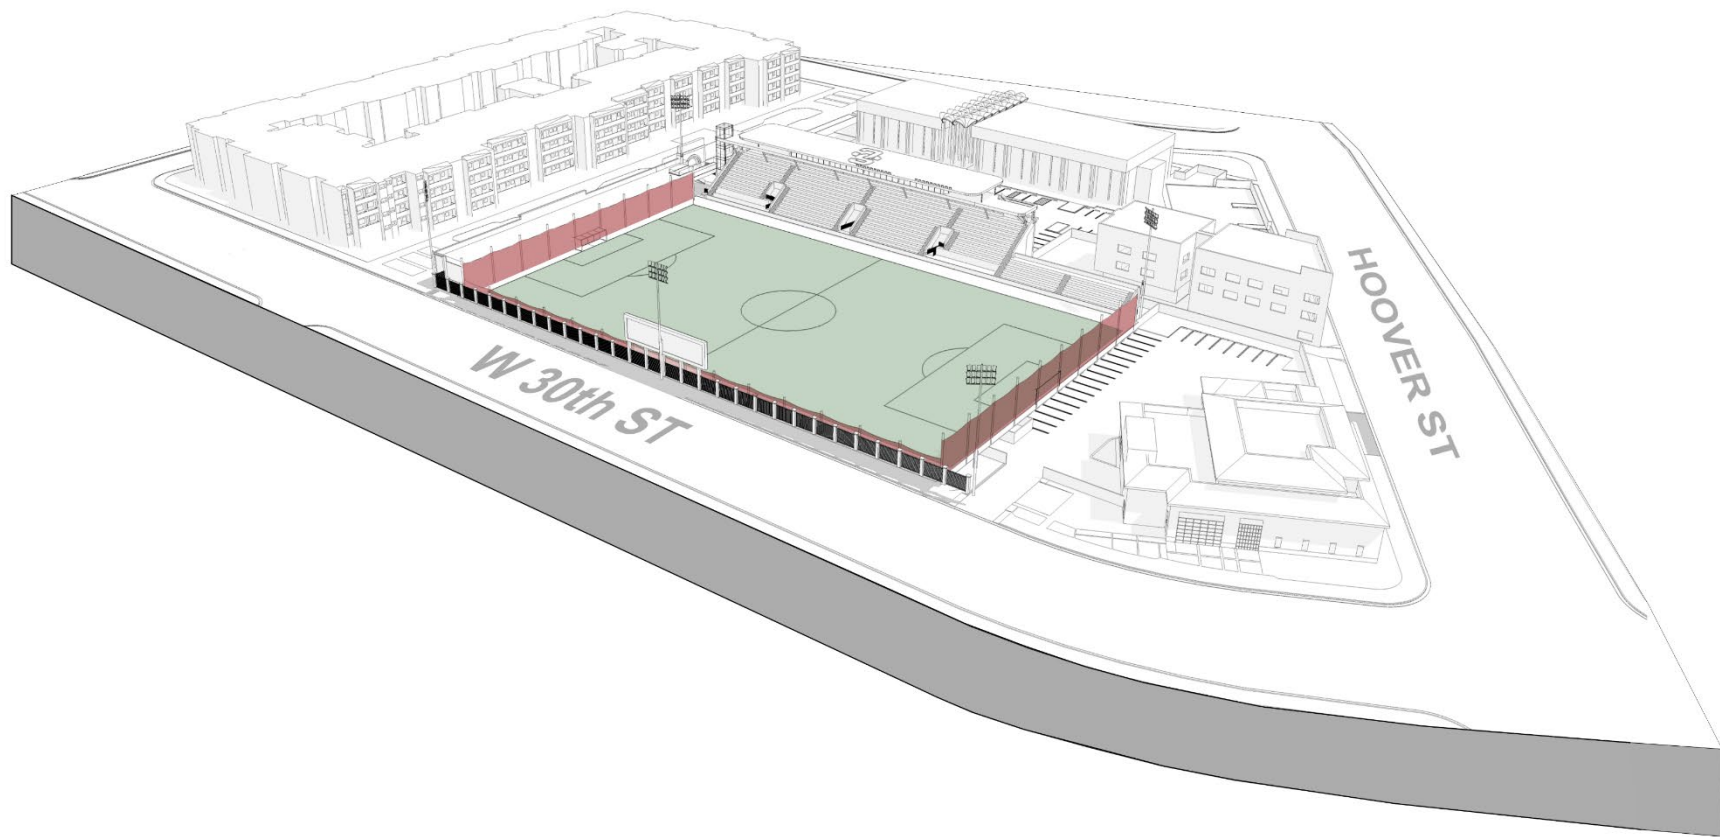

The improvements include a new stadium and pavilion within 27,714 square feet of floor area. These areas would provide for up to 2,548 occupants with 2,202 fixed seats and standing areas for 256 persons for game day events

DESIGN

USC collegiate design aesthetic with
high quality materials, placement
towards center of lot, respectful of
pedestrian experience

- T.O. ROOF 53'-0"
- PRESS LEVEL 40'-0"
- UPPER BOWL 27'-0"
- PARTY DECK 15'-0"
- GROUND LEVEL 0'-0"