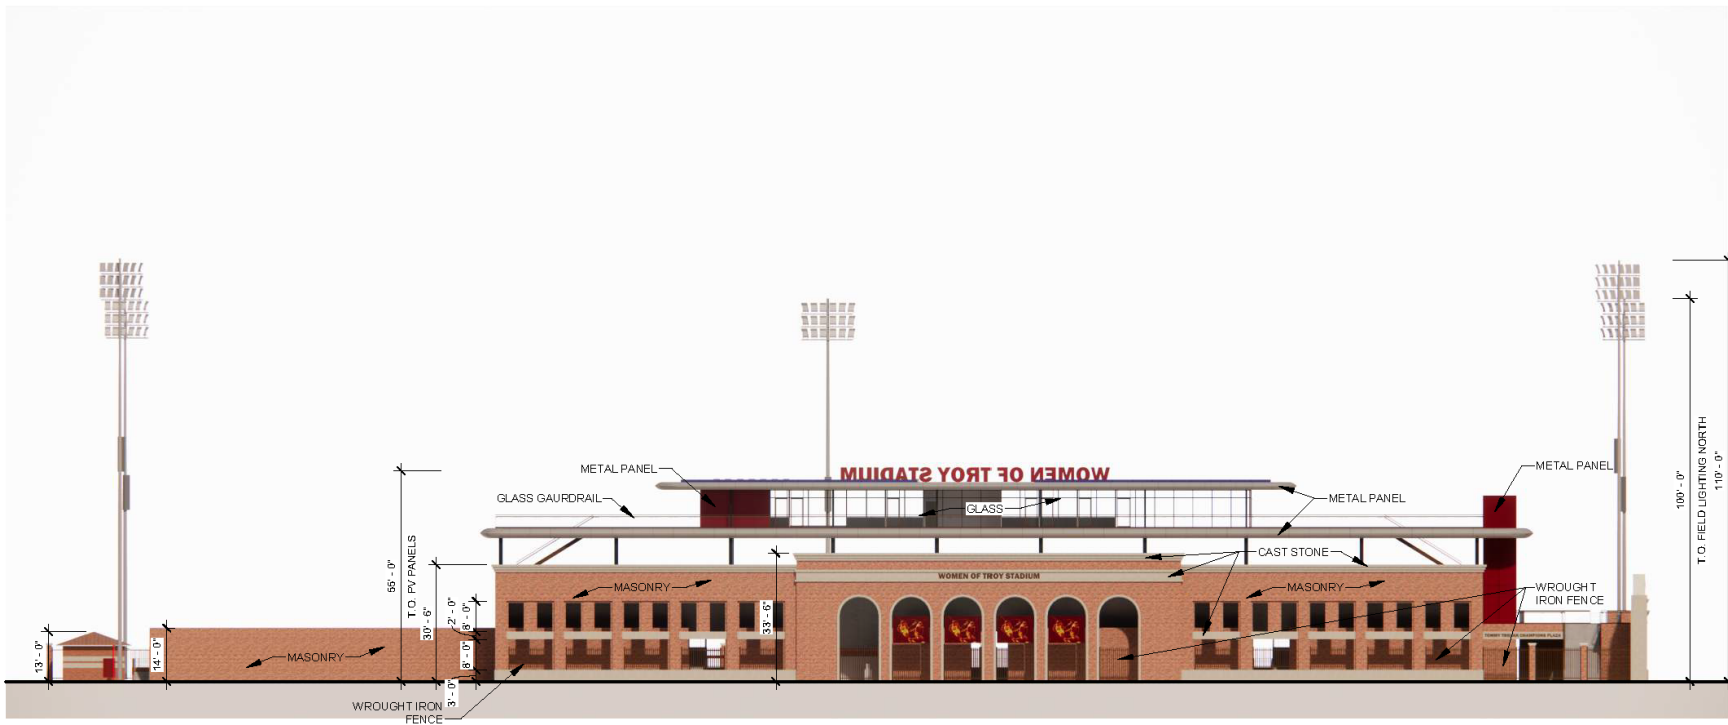

W. 30th STREET

STUDENT
HOUSING

USC VILLAGE

LAFD

HOOVER ST.

PROJECT DETAILS

The University of Southern California seeks to improve the existing McAlister Field to better serve its women's soccer and lacrosse teams commensurate with Title IX regarding equal athletic opportunities for members of both sexes.

The improvements include a new stadium and pavilion within 27,714 square feet of floor area. These areas would provide for up to 2,548 occupants with 2,202 fixed seats and standing areas for 256 persons for game day events

DESIGN

USC collegiate design aesthetic with
high quality materials, placement
towards center of lot, respectful of
pedestrian experience

- T.O. ROOF 53'-0"
- PRESS LEVEL 40'-0"
- UPPER BOWL 27'-0"
- PARTY DECK 15'-0"
- GROUND LEVEL 0'-0"