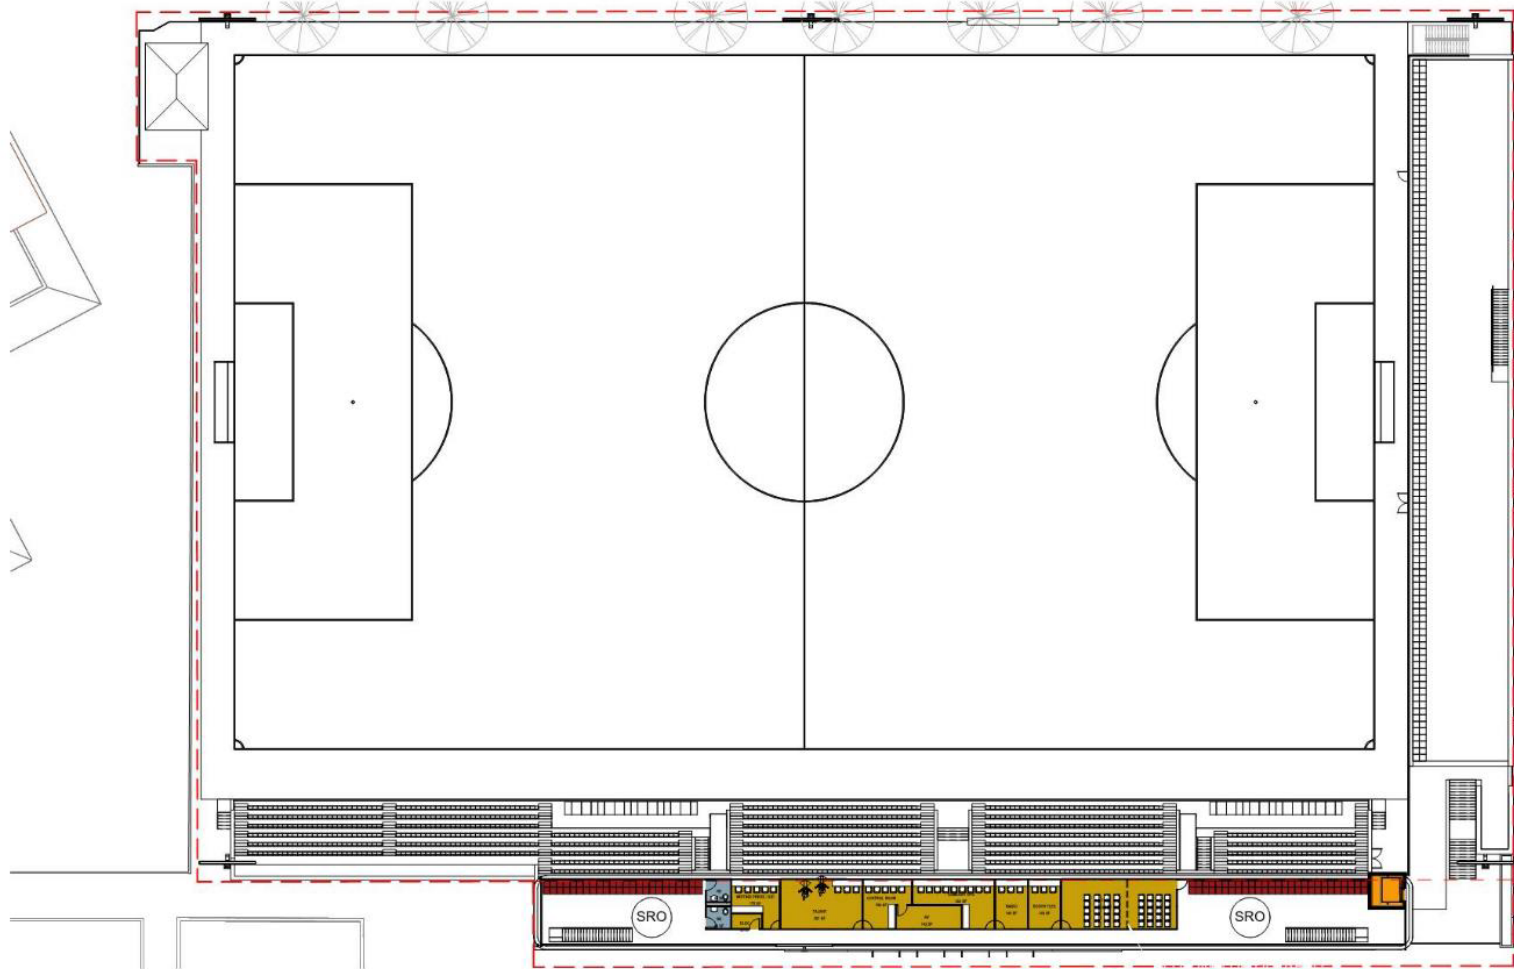

The improvements include a new stadium and pavilion within 27,714 square feet of floor area. These areas would provide for up to 2,548 occupants with 2,202 fixed seats and standing areas for 256 persons for game day events

DESIGN

USC collegiate design aesthetic with
high quality materials, placement
towards center of lot, respectful of
pedestrian experience

- T.O. ROOF 53'-0"
- PRESS LEVEL 40'-0"
- UPPER BOWL 27'-0"
- PARTY DECK 15'-0"
- GROUND LEVEL 0'-0"

- Floor Plan Legend**
- MEDIA | PRESS | BROADCAST
 - PUBLIC RESTROOMS
 - VERTICAL CIRCULATION

WOMEN OF TROY STADIUM

WOMEN OF TROY

WOMEN OF TROY

WOMEN OF TROY

WOMEN OF TROY

WOMEN OF TROY

WOMEN OF TROY