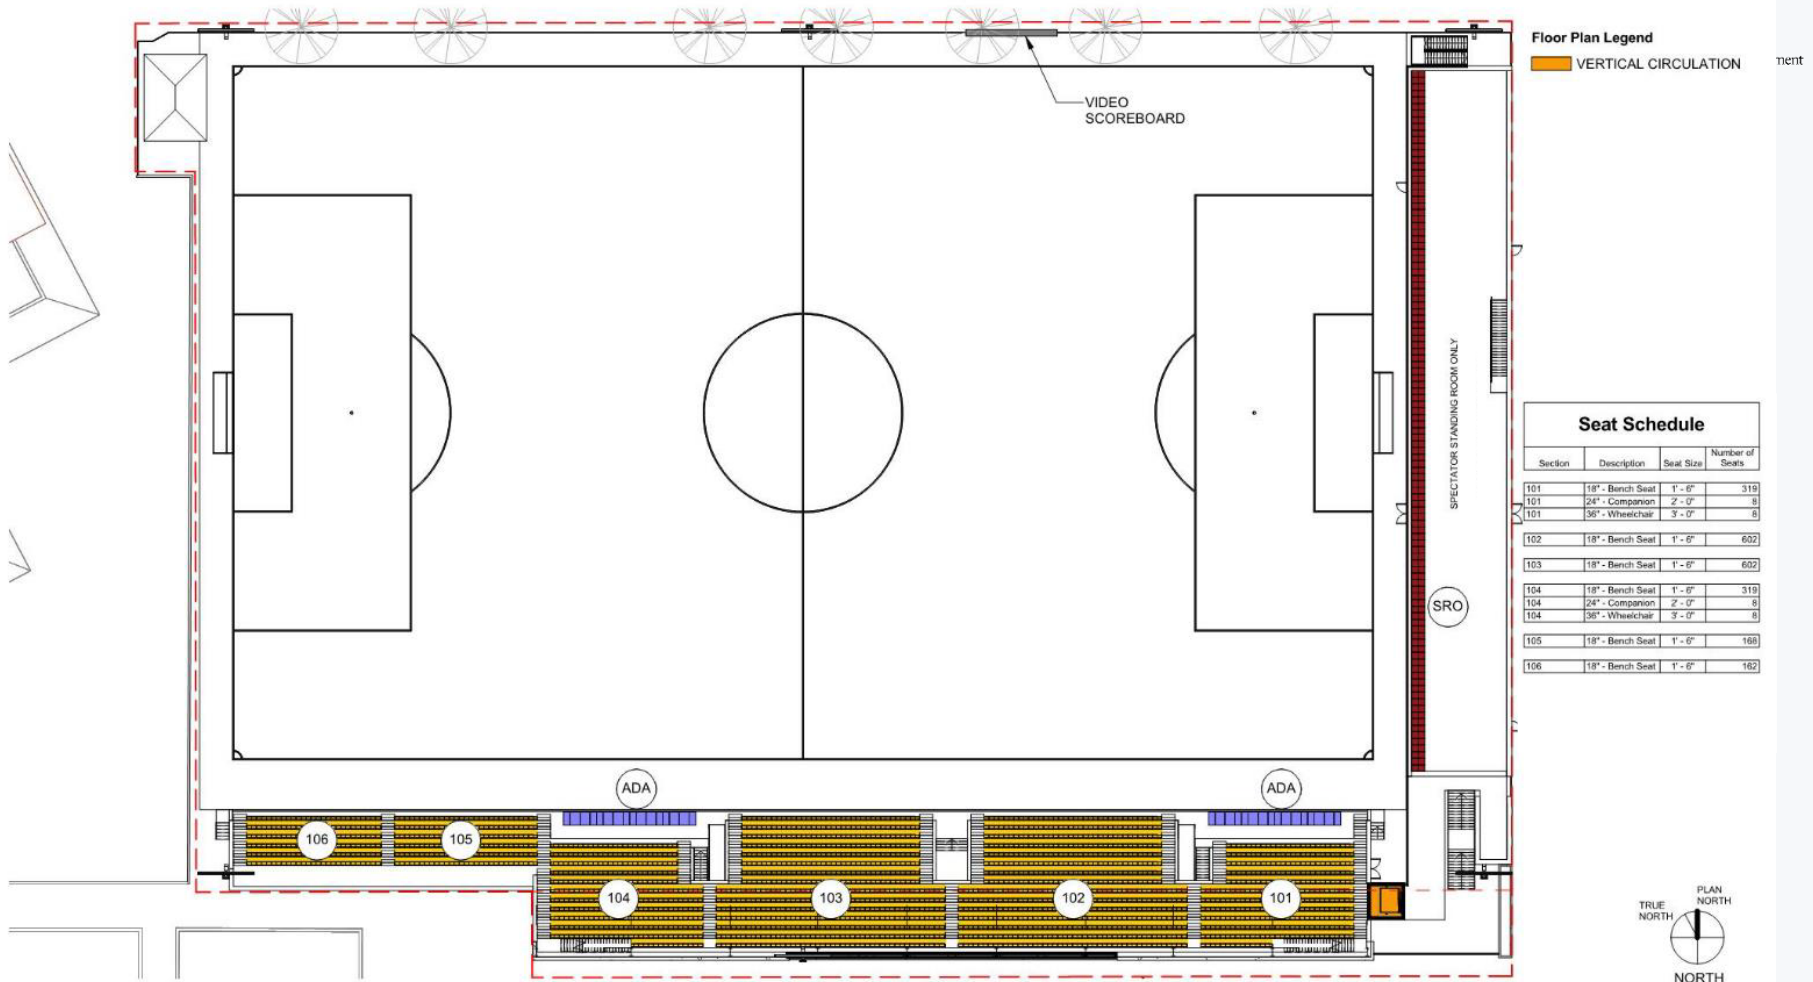

The improvements include a new stadium and pavilion within 27,714 square feet of floor area. These areas would provide for up to 2,548 occupants with 2,202 fixed seats and standing areas for 256 persons for game day events

DESIGN

USC collegiate design aesthetic with
high quality materials, placement
towards center of lot, respectful of
pedestrian experience

- T.O. ROOF 53'-0"
- PRESS LEVEL 40'-0"
- UPPER BOWL 27'-0"
- PARTY DECK 15'-0"
- GROUND LEVEL 0'-0"

- Floor Plan Legend**
- MEDIA | PRESS | BROADCAST
 - PUBLIC RESTROOMS
 - VERTICAL CIRCULATION

WOMEN OF TROY STADIUM

WOMEN OF TROY

WOMEN OF TROY

WOMEN OF TROY

WOMEN OF TROY

WOMEN OF TROY

WOMEN OF TROY